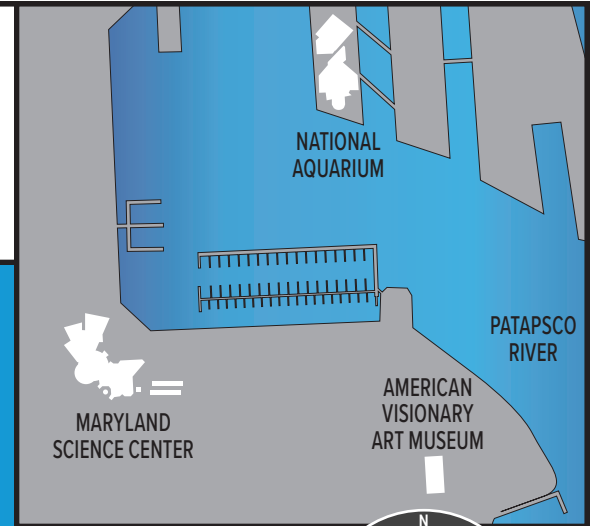

INNER HARBOR MARINA

Baltimore, MD

INNER HARBOR DETAIL

COORDINATES

LATITUDES: 39° 16' 55" N
LONGITUDE: 76° 36' 30" W